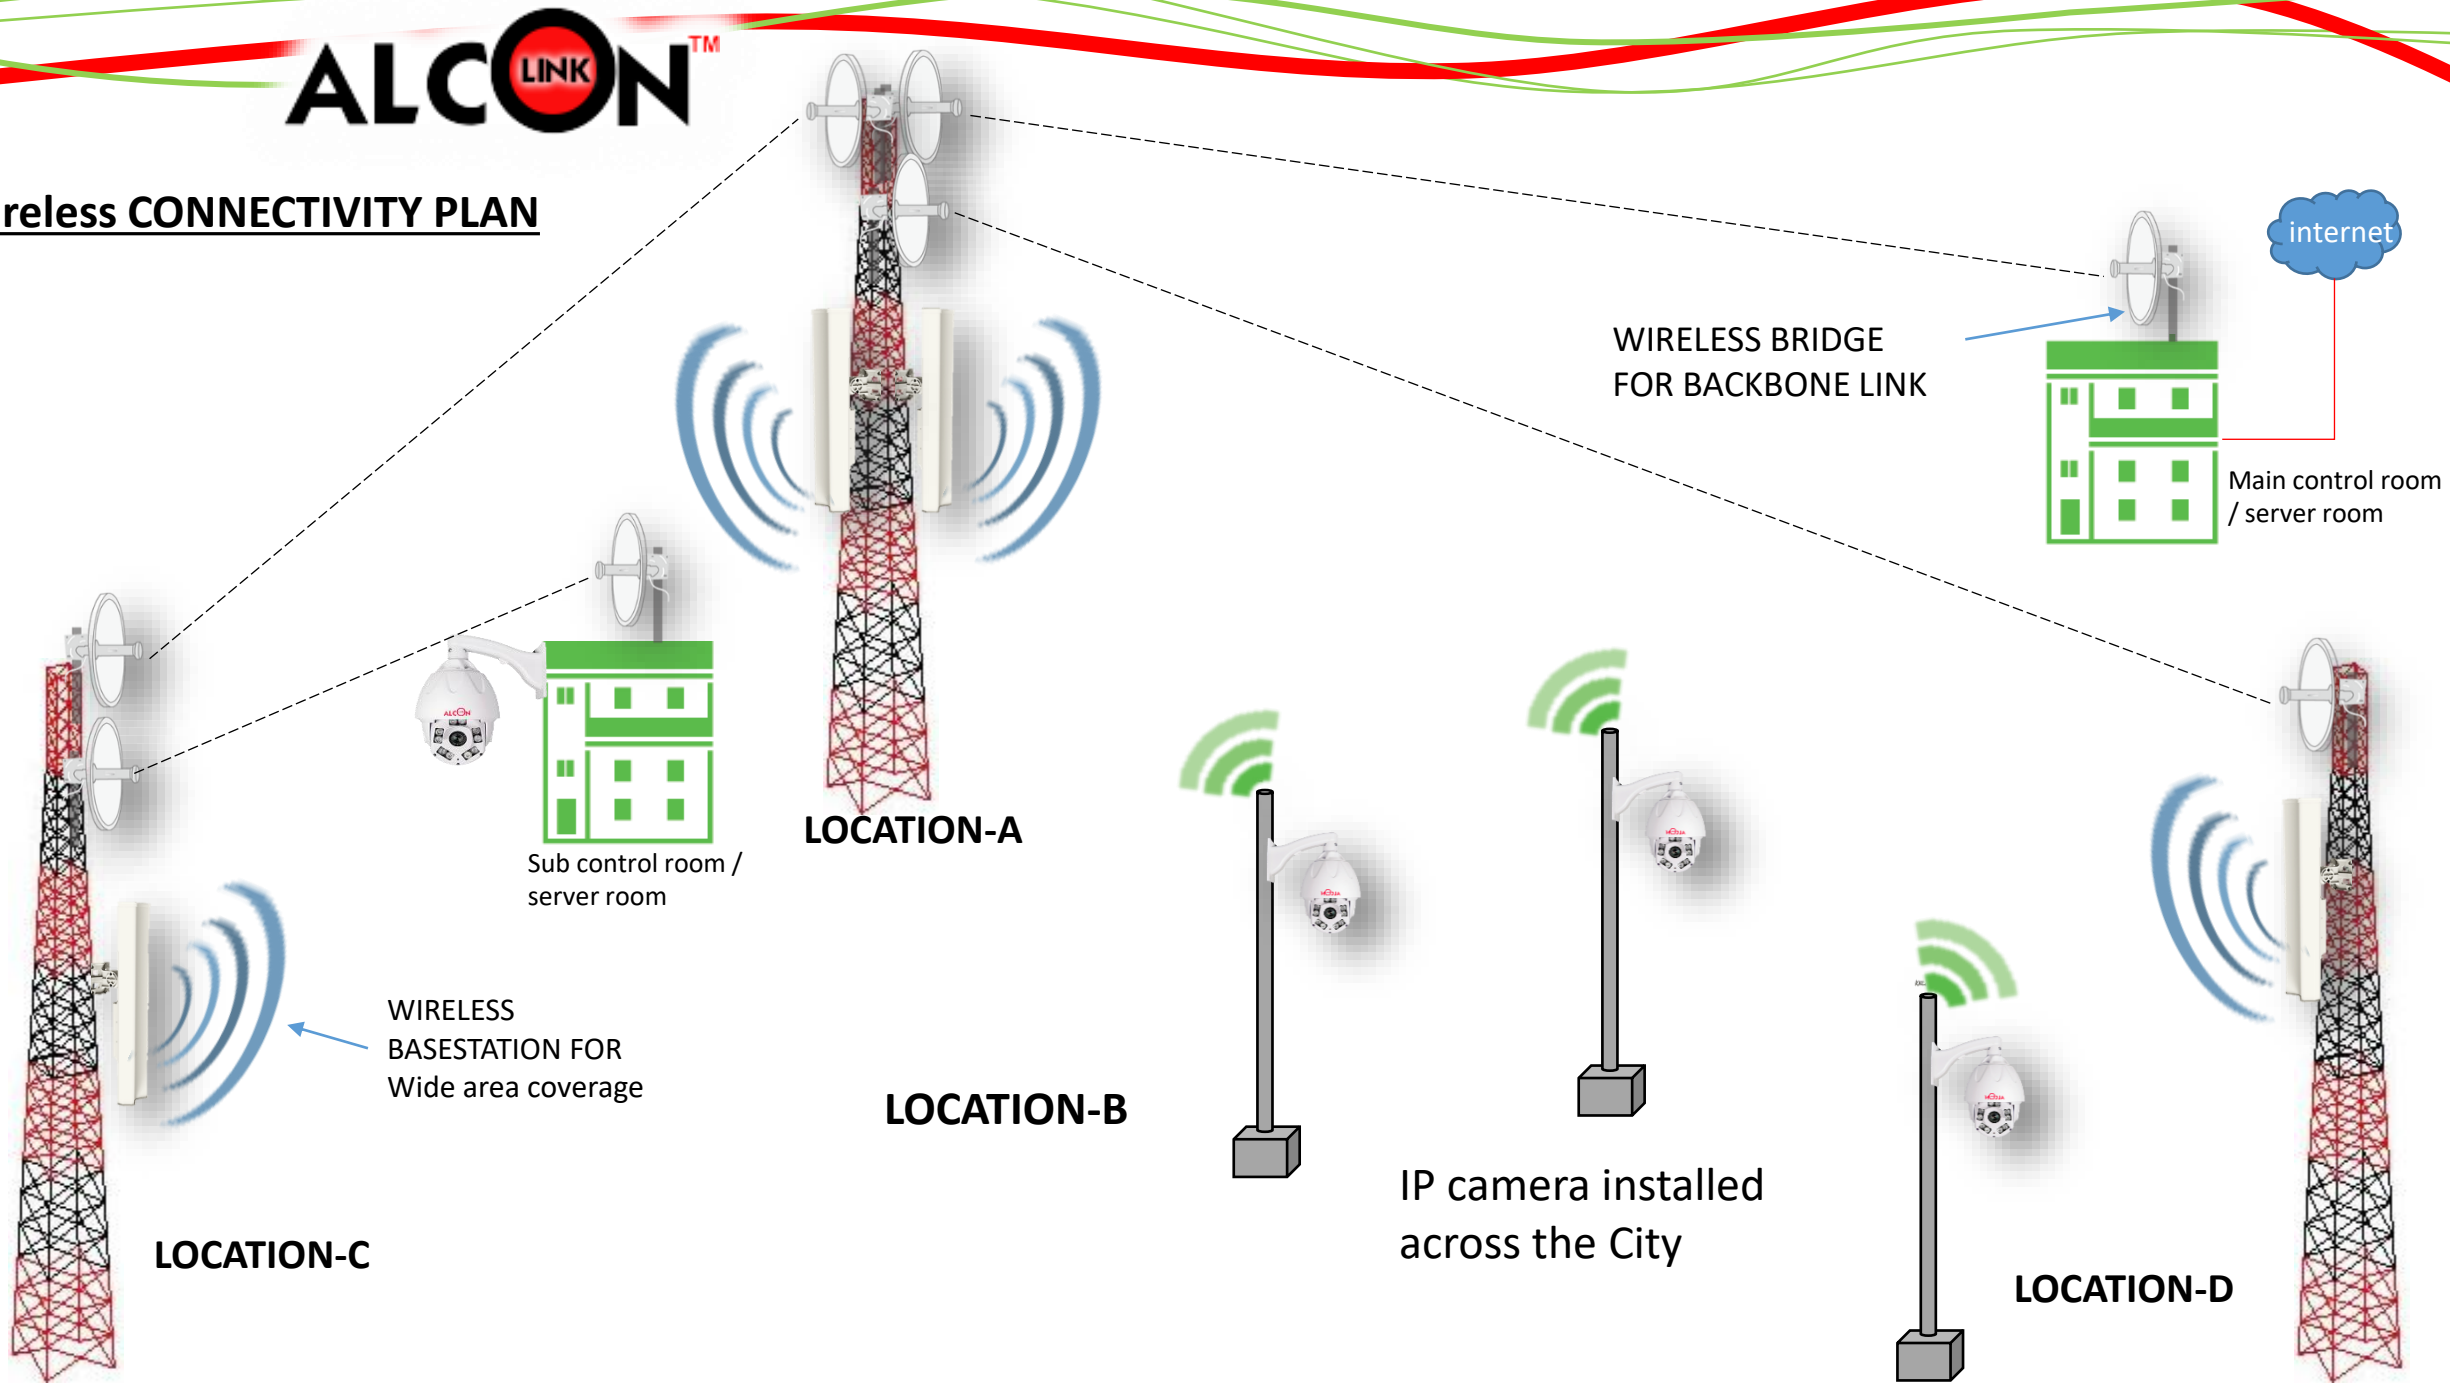

## Introduction – WIRELESS CITY CCTV SURVEILLANCE

The Wireless City CCTV Surveillance solution is very similar to a City WiFi solution, the only difference being that instead of WiFi users / clients, there are Wireless IP cameras. In this type of Solution the entire city is turned into a Wireless zone. Then Industrial grade IP Cameras with Wireless CPE are installed in strategic location across the city wireless zone. They may be installed across the streets and roads, Market places, near schools and colleges, bus and taxi stands, and other public places even inside govt. or public buildings.

The best part of such kind of solution is that it is 100% flexible, scalable and moveable. Also the monitoring of this setup can be done practically from anywhere with the city and even outside the city or abroad.

## CAMERA END NETWORK TOPOLOGY

In this type of WIRELESS environment, CAMERA may be connected in any one of the following ways as per the requirement and feasibility

BASE STATION