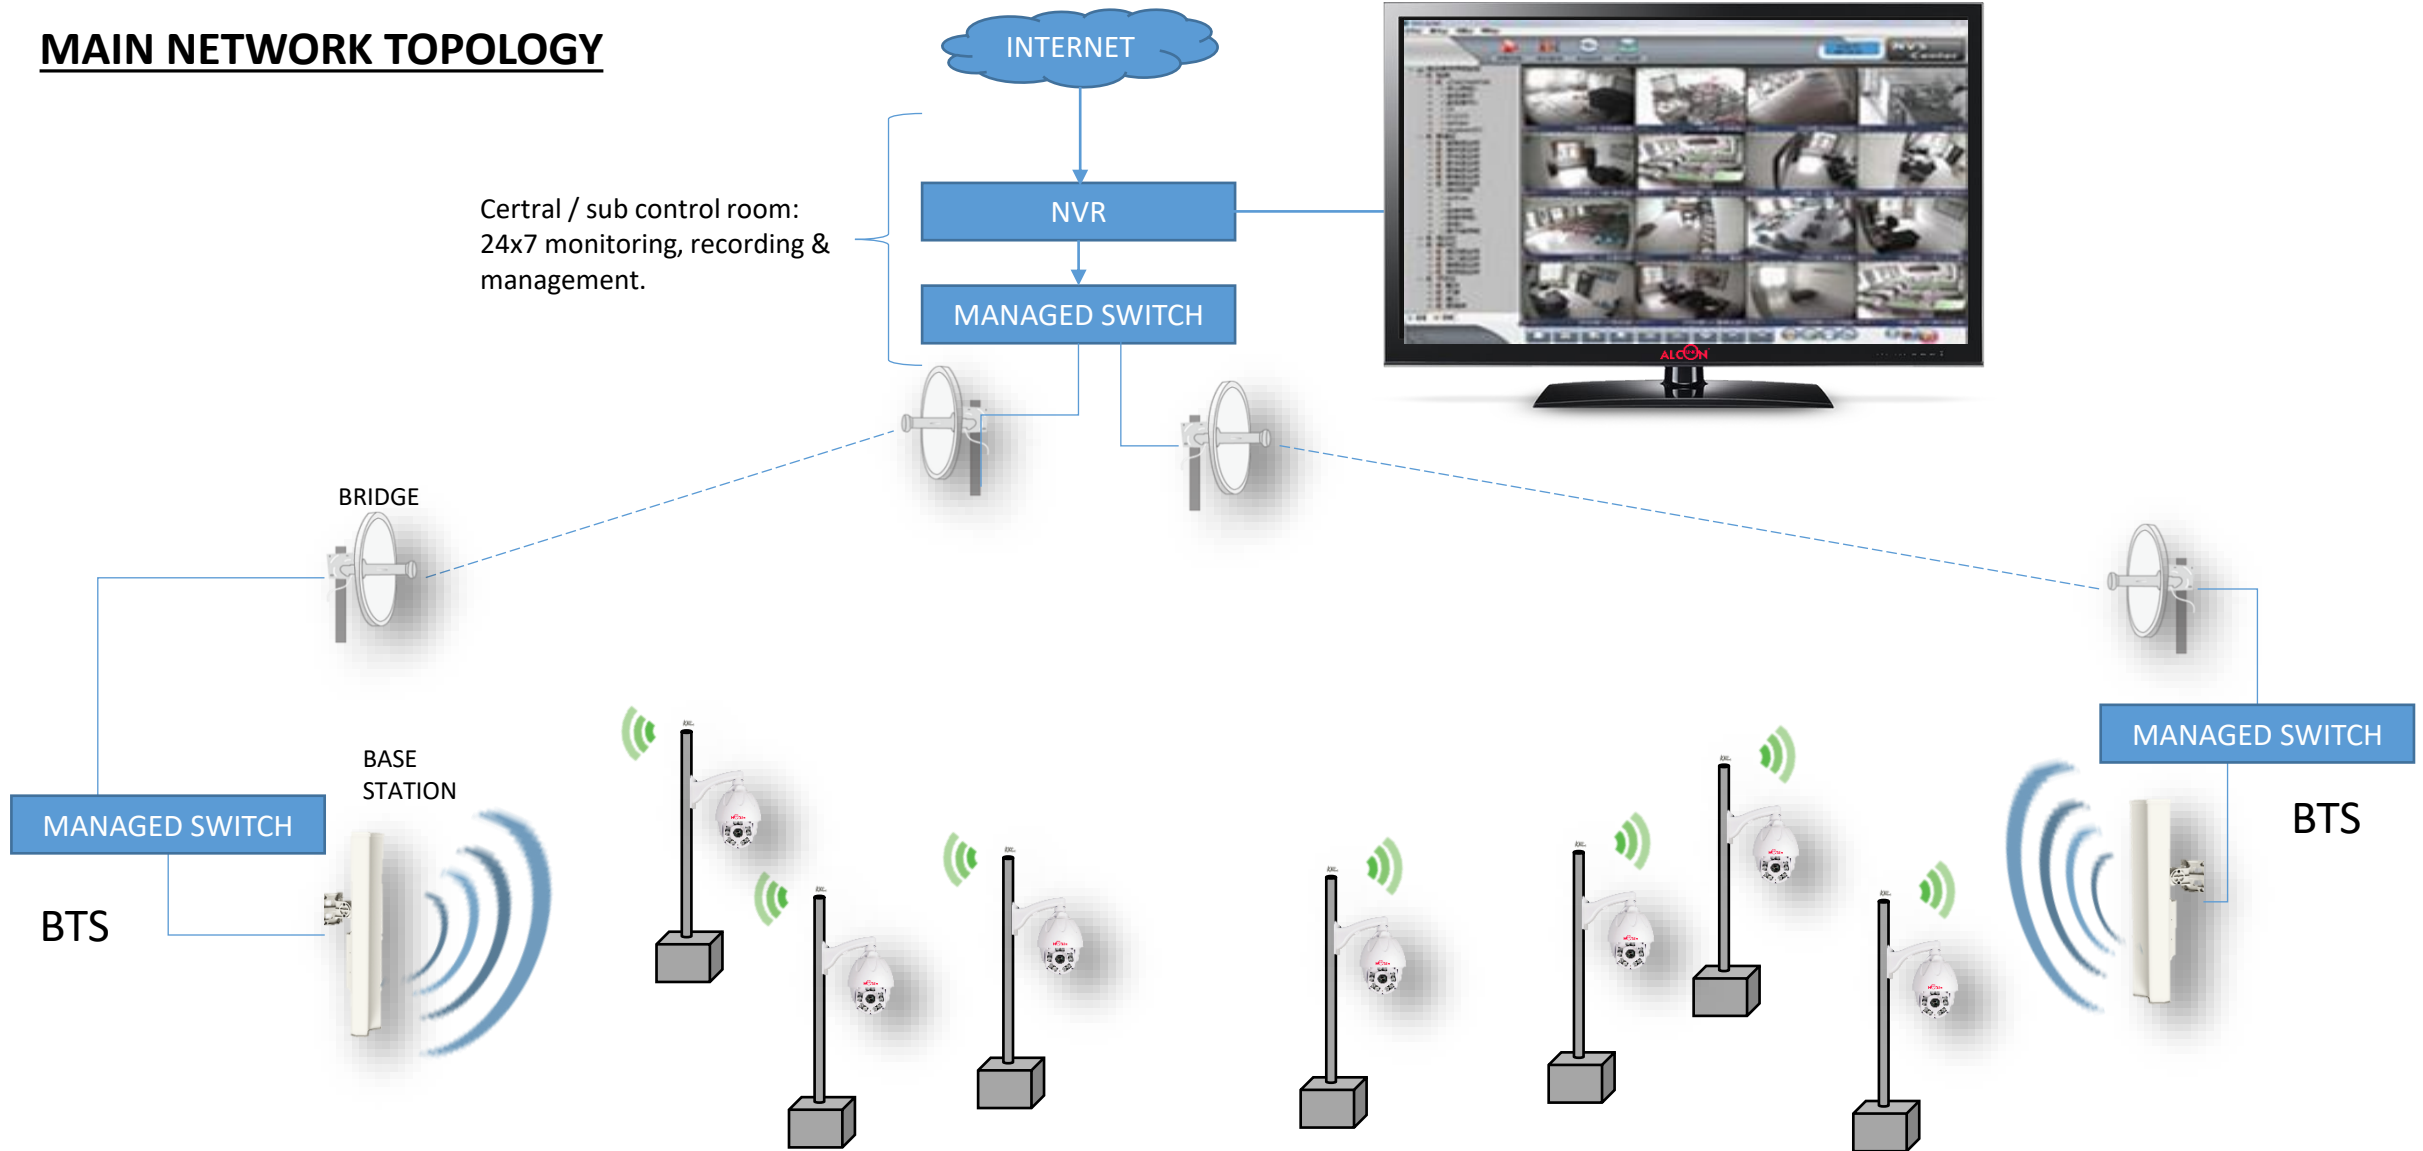

## Introduction – WIRELESS CITY CCTV SURVEILLANCE

The Wireless City CCTV Surveillance solution is very similar to a City WiFi solution, the only difference being that instead of WiFi users / clients, there are Wireless IP cameras. In this type of Solution the entire city is turned into a Wireless zone. Then Industrial grade IP Cameras with Wireless CPE are installed in strategic location across the city wireless zone. They may be installed across the streets and roads, Market places, near schools and colleges, bus and taxi stands, and other public places even inside govt. or public buildings.

## Wireless CONNECTIVITY PLAN

## CAMERA END NETWORK TOPOLOGY

In this type of WIRELESS environment, CAMERA may be connected in any one of the following ways as per the requirement and feasibility

BASE STATION

## MAIN NETWORK TOPOLOGY

Central / sub control room:  
24x7 monitoring, recording &  
management.