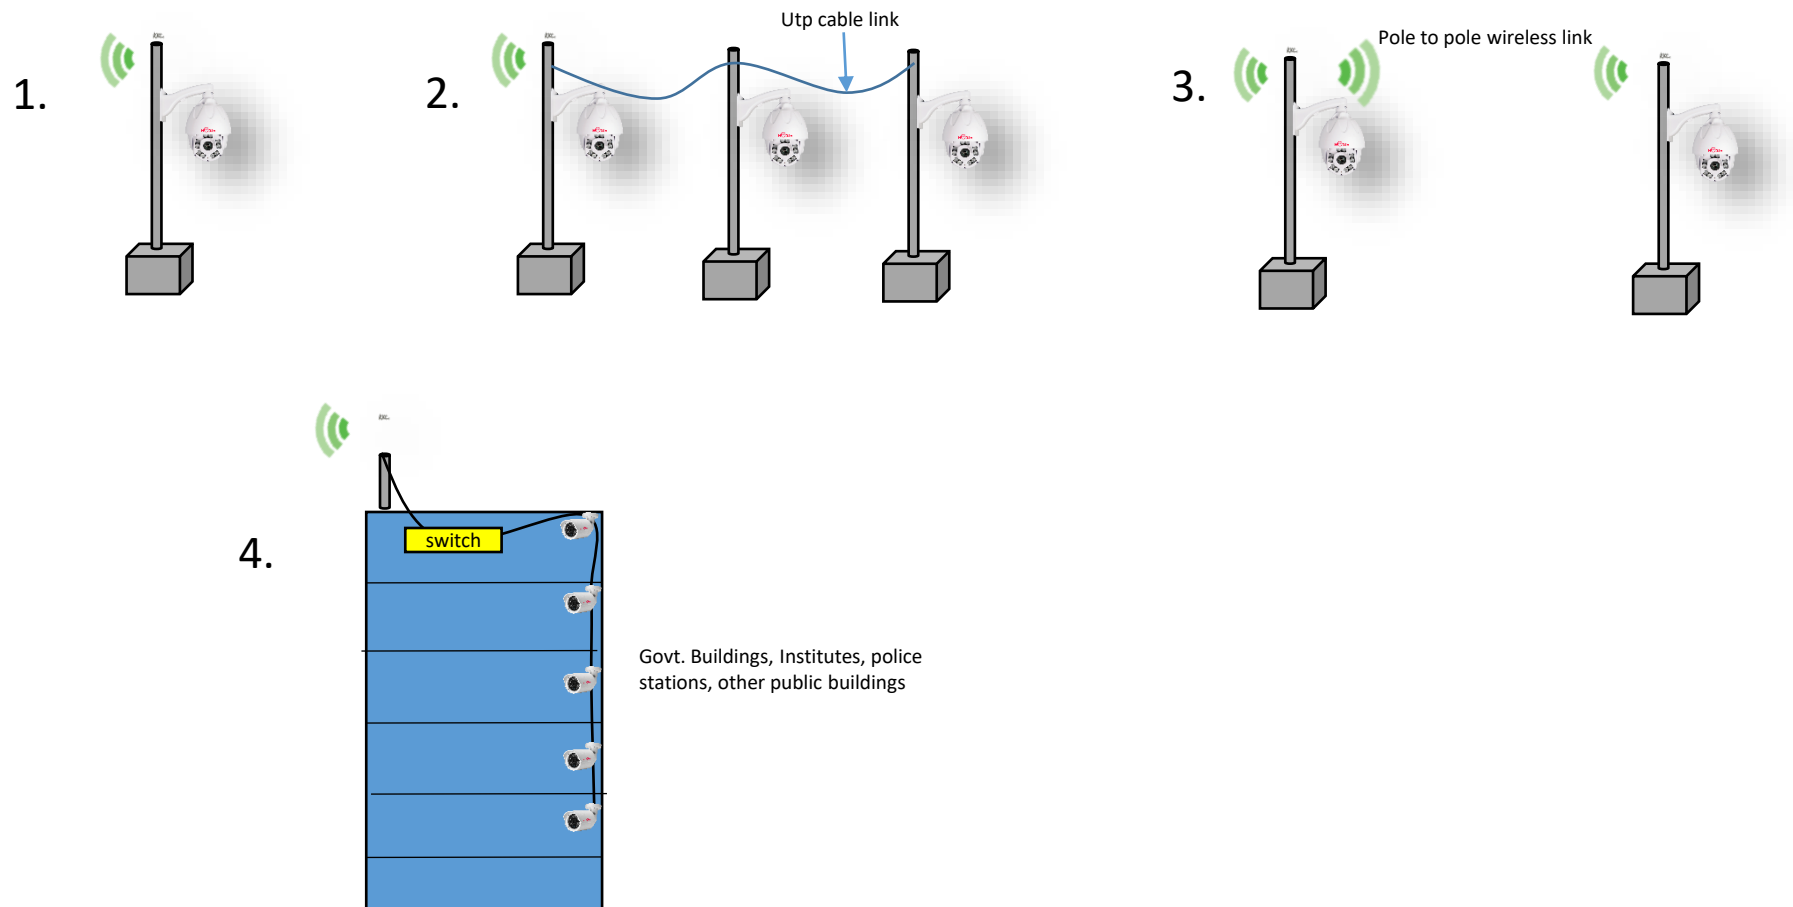

## Wireless CONNECTIVITY PLAN

## CAMERA END NETWORK TOPOLOGY

In this type of WIRELESS environment, CAMERA may be connected in any one of the following ways as per the requirement and feasibility

BASE STATION

## MAIN NETWORK TOPOLOGY

Central / sub control room:  
24x7 monitoring, recording &  
management.